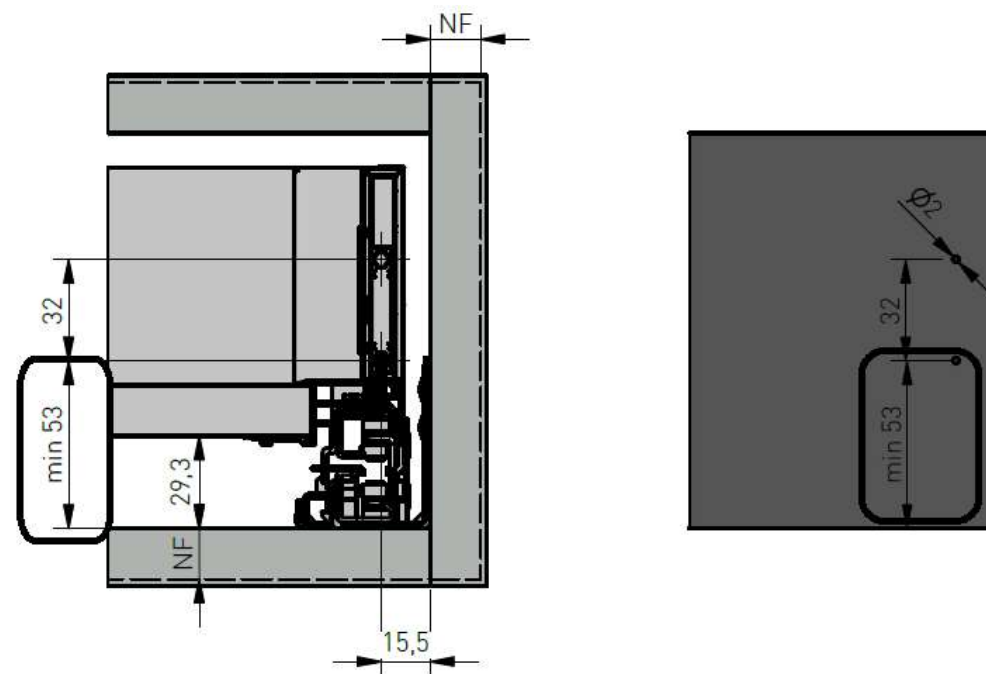

PB-AXISPRO-GLASS-ZEWEW-B
PB-AXISPRO-GLASS-ZEWEW-B1
PB-AXISPRO-ZESWEW-B
PB-AXISPRO-ZESWEW-B1

ZESTAW DO SZUFLADY WEWNĘTRZNEJ WYSOKIEJ Z PANELEM SZKLANYM

PB-AXISPRO-GLASS-ZEWEW-C
PB-AXISPRO-GLASS-ZEWEW-C1
PB-AXISPRO-ZESWEW-C
PB-AXISPRO-ZESWEW-C1

AXIS PRO

AXIS PRO GLASS

! Due to the specifications mentioned, the use of mounting templates PB-SZABLON-AXIS-MB and PB-SZABLON-AXIS-MBPRO is not applicable for AxisPro Glass!

Standard

Glass

wysokość szuflady	R (mm)
"A"	110
"B"	95
"C"	110