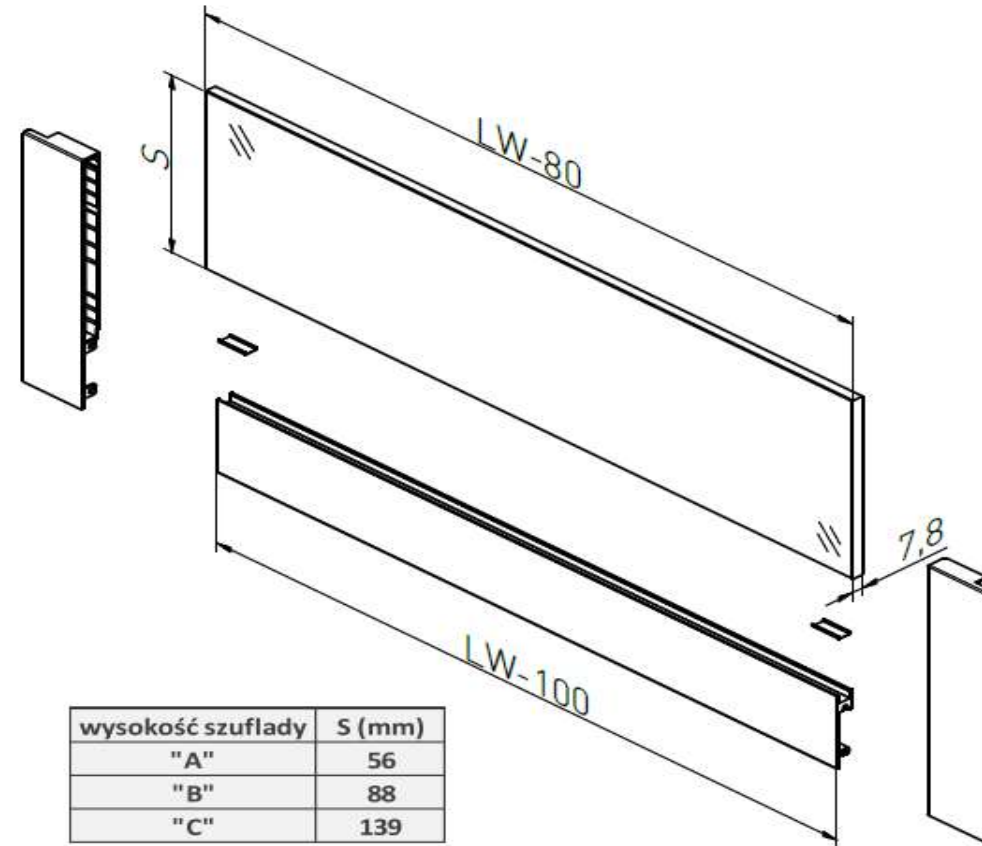

AXIS PRO

AXIS PRO GLASS

! Due to the specifications mentioned, the use of mounting templates PB-SZABLON-AXIS-MB and PB-SZABLON-AXIS-MBPRO is not applicable for AxisPro Glass!

Standard

Glass

wysokość szuflady	R (mm)
"A"	110
"B"	95
"C"	110

wysokość szuflady	S (mm)
"A"	56
"B"	88
"C"	139

Benefits for the customer (distributor) from implementing AxisPro glass

- ✓ Expanding the range of bestselling drawers to a version suitable not only for kitchens but also for wardrobes, bathrooms, and elegant retail spaces;
- ✓ Quality assurance is upheld through the use of proven slides and materials that have demonstrated flawless performance in previous models, maintaining a complaint rate close to 0%;
- ✓ The complete drawer set is ready for installation, with pre-installed glass ensuring a quick and hassle-free assembly. No need to search for the right color and type of glass;