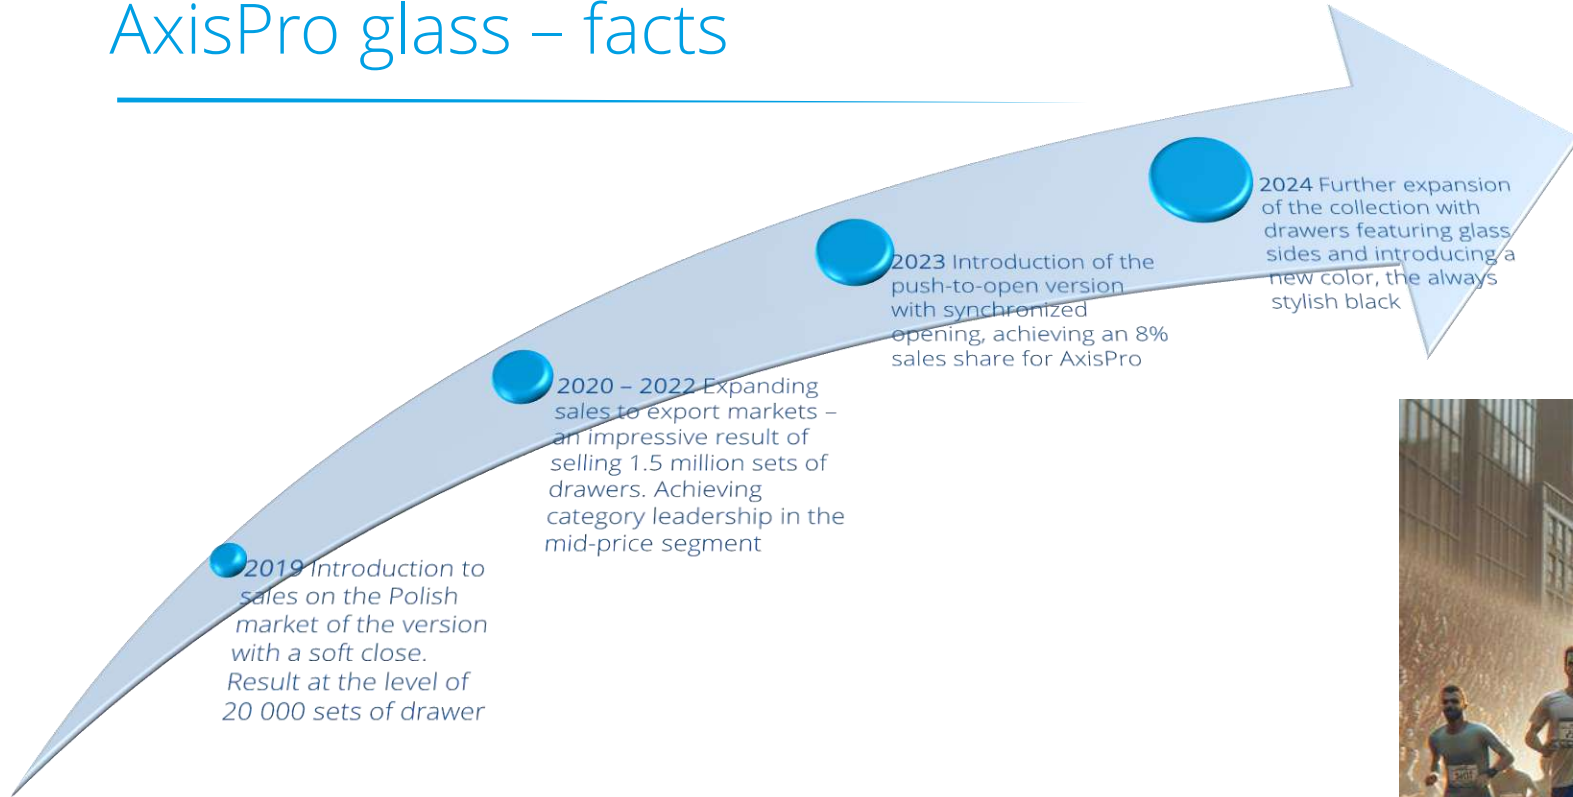

AxisPro glass

AxisPro glass – facts

More than 2 mln sales AxisPro sets means more than 200 000 succesful furniture realizations around the World !

Level of complains < 0,1%

AxisPro glass – features

- Two colors:
 - anthracite with smoked black glass;
 - white with frosted milk glass;
- 3 side high – A (86 mm), B (120 mm), C (168 mm);
- Tempered and polished glass – resistant to damage
- Complete drawer set with pre-installed glass – no need for cutting or grinding – a convenience for carpenters/manufacturers;
- Slides – 1:1 model of slides, known from standard AxisPro drawers with soft-close;
- Drawer insert dimensions – 1:1 as in standard AxisPro with soft-close and P20;
- Glass drawers are more expensive compare to standard soft close average 30%.