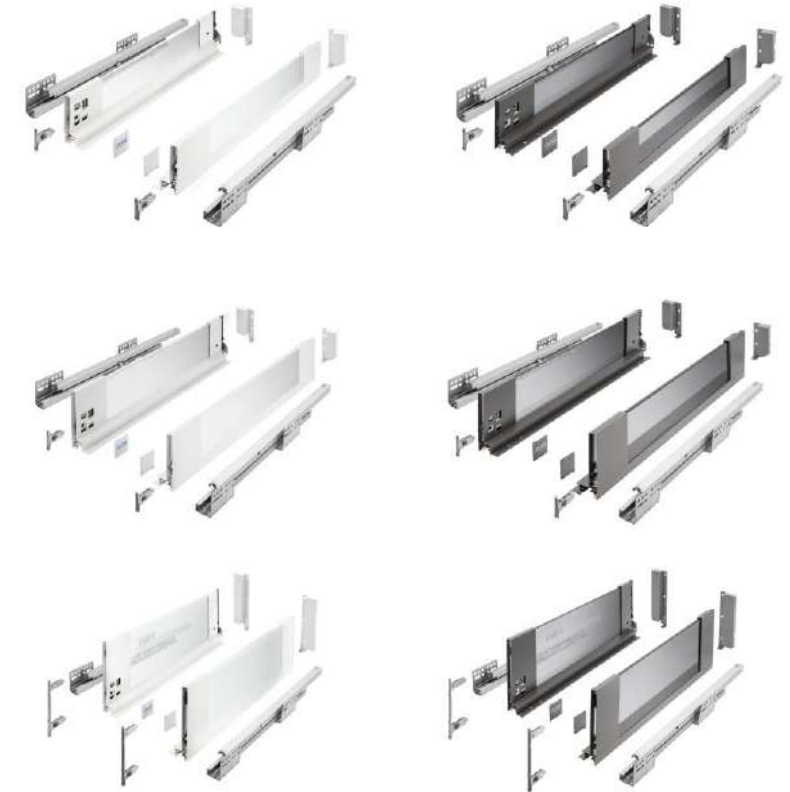

AxisPro glass – features

- Two colors:
  - anthracite with smoked black glass;
  - white with frosted milk glass;
- 3 side high – A (86 mm), B (120 mm), C (168 mm);
- Tempered and polished glass – resistant to damage
- Complete drawer set with pre-installed glass – no need for cutting or grinding – a convenience for carpenters/manufacturers;
- Slides – 1:1 model of slides, known from standard AxisPro drawers with soft-close;
- Drawer insert dimensions – 1:1 as in standard AxisPro with soft-close and P20;
- Glass drawers are more expensive compare to standard soft close average 30%.

AXIS
P R O