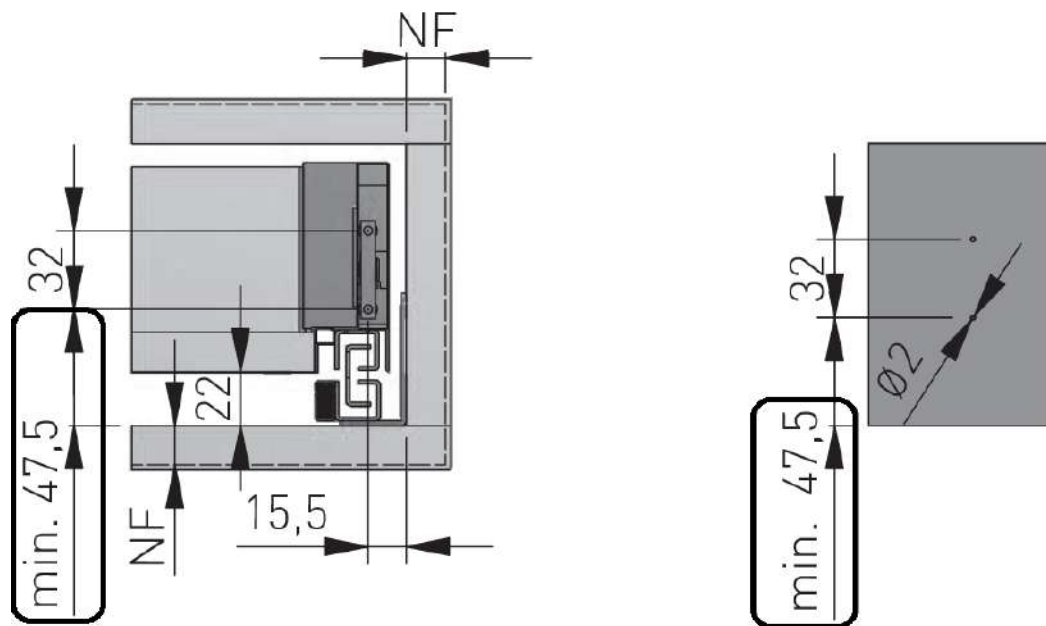

AXIS PRO

AXIS PRO GLASS

! Due to the specifications mentioned, the use of mounting templates PB-SZABLON-AXIS-MB and PB-SZABLON-AXIS-MBPRO is not applicable for AxisPro Glass!

Standard

Glass

wysokość szuflady	R (mm)
"A"	110
"B"	95
"C"	110