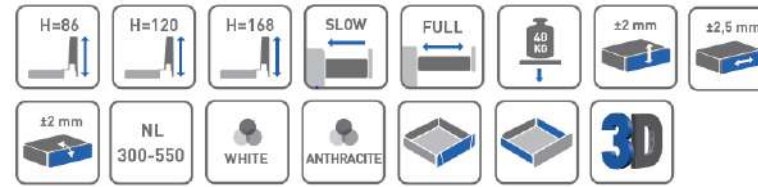

AxisPro glass

AxisPro glass – facts

More than 2 mln sales AxisPro sets means more than 200 000 succesful furniture realizations around the World !

Level of complains < 0,1%

AxisPro glass – features

- Two colors:
 - anthracite with smoked black glass;
 - white with frosted milk glass;
- 3 side high – A (86 mm), B (120 mm), C (168 mm);
- Tempered and polished glass – resistant to damage
- Complete drawer set with pre-installed glass – no need for cutting or grinding – a convenience for carpenters/manufacturers;
- Slides – 1:1 model of slides, known from standard AxisPro drawers with soft-close;
- Drawer insert dimensions – 1:1 as in standard AxisPro with soft-close and P20;
- Glass drawers are more expensive compare to standard soft close average 30%.