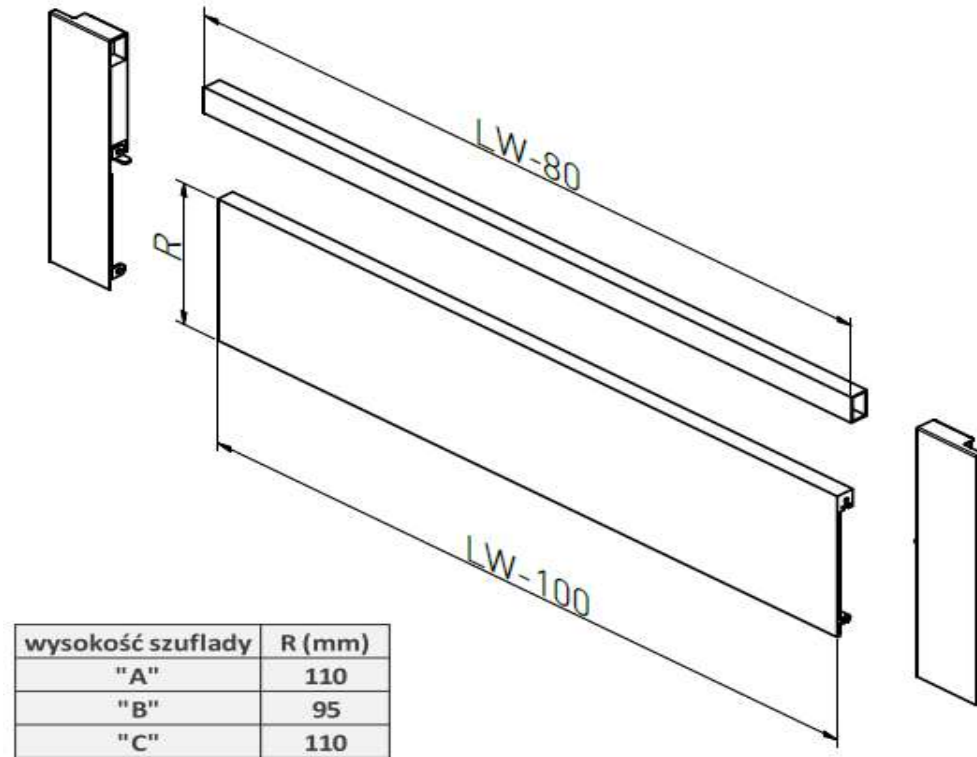

AXIS PRO

AXIS PRO GLASS

! Due to the specifications mentioned, the use of mounting templates PB-SZABLON-AXIS-MB and PB-SZABLON-AXIS-MBPRO is not applicable for AxisPro Glass!

Standard

Glass

wysokość szuflady	R (mm)
"A"	110
"B"	95
"C"	110

wysokość szuflady	S (mm)
"A"	56
"B"	88
"C"	139

Benefits for the customer (distributor) from implementing AxisPro glass

- ✓ Expanding the range of bestselling drawers to a version suitable not only for kitchens but also for wardrobes, bathrooms, and elegant retail spaces;
- ✓ Quality assurance is upheld through the use of proven slides and materials that have demonstrated flawless performance in previous models, maintaining a complaint rate close to 0%;
- ✓ The complete drawer set is ready for installation, with pre-installed glass ensuring a quick and hassle-free assembly. No need to search for the right color and type of glass;